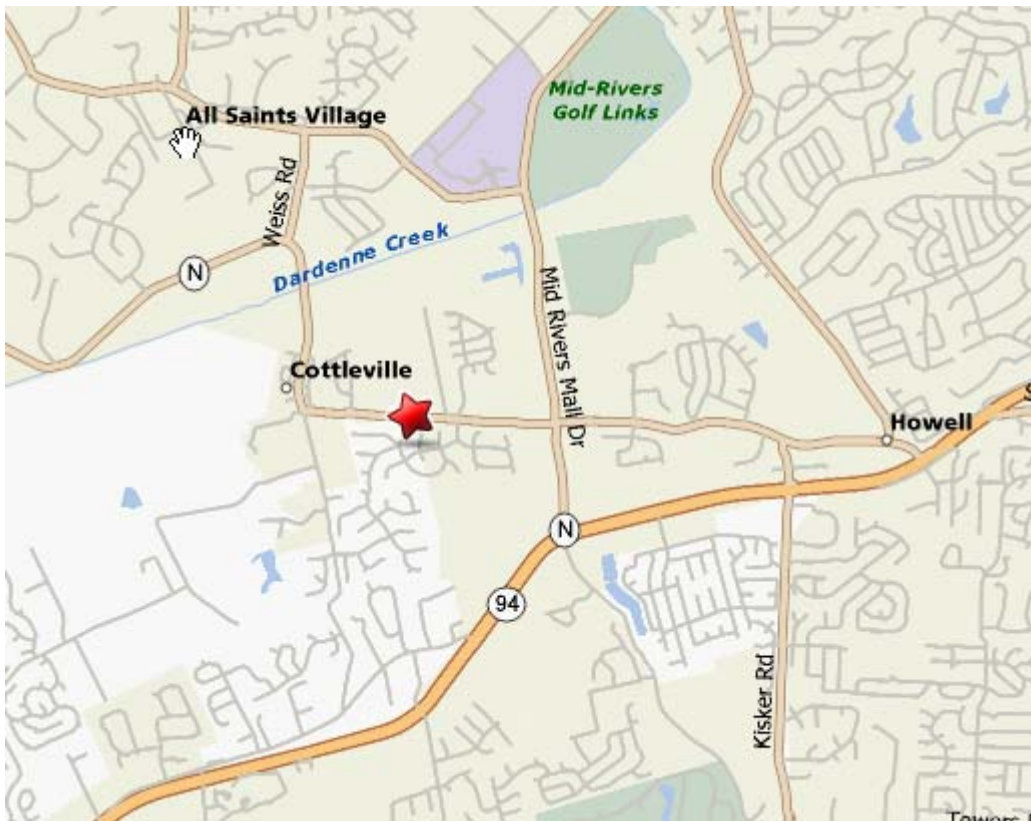

Liberty Productions

Map to Francis Howell Central

5199 Highway N
St. Charles, Mo. 63304

The School is on the North side of Highway N. When you drive into School Campus go straight until you see the high school on the right. You will pass a middle school on the left and an Elementary School on the right. Park in front of the high school by the main entrance. The Theater is just inside the main entrance.

Mid Rivers Mall Dr is about 7 Miles southwest of highway 70 and 4 miles northeast of highway 40

Call 314-581-1382 or 636-734-7870 if you need assistance.